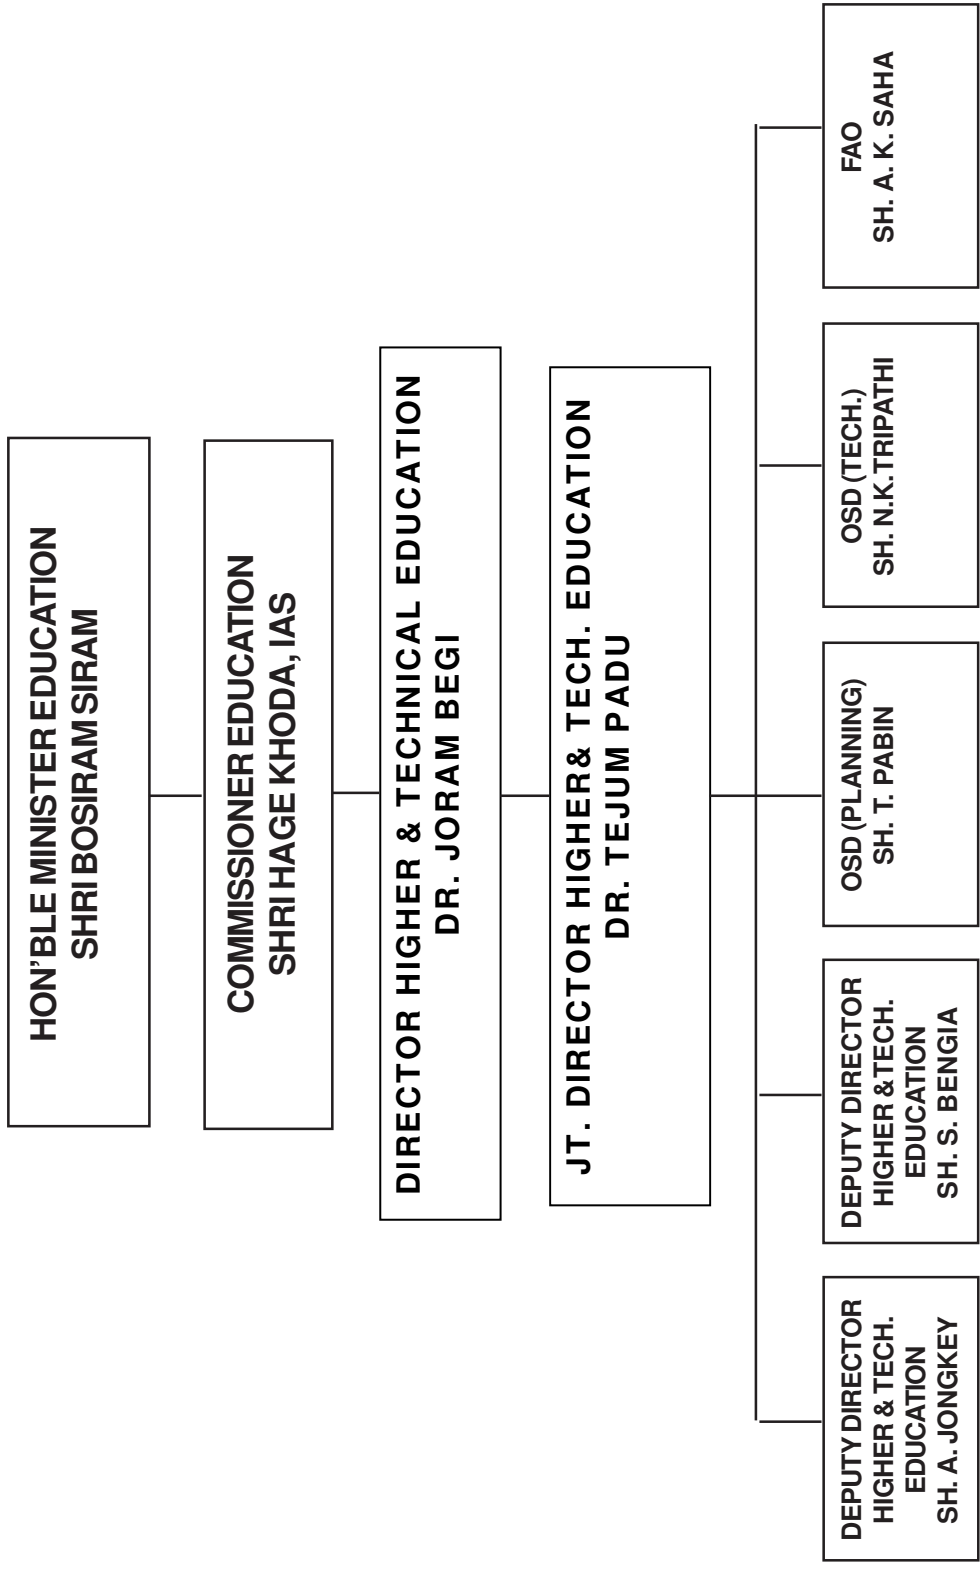

HIERARCHY OF HIGHER AND TECHNICAL EDUCATION, GOVT. OF ARUNACHAL PRADESH

CONTENTS

Sl. No	Particulars	Page No.
1	Map of India showing the location of Arunachal Pradesh	1
2	Foreword from the Director of Higher & Technical Education	2
3	Introduction.	3
4	Map of Arunachal Pradesh showing locations of Higher Education Institution in Arunachal Pradesh.	4
5	Literacy Rate of Arunachal Pradesh in Comparison with all India since 1951	5
6	Gross enrollment ratio (GER) of Higher Education in the state within the age group of 18-23 years	6
7	Number & Type of Institutions of Higher & Technical Education in Arunachal Pradesh as on 31st Dec. 2010	7
8	List of Higher & Technical Institutions in Arunachal Pradesh with Location, year of Establishment, status of NAAC Accreditation and UGC Recognition etc.	8-9
9	Number of Teaching Staff during the Session 2010-2011	10-12
10	Enrollment of Students in the Institutions of Higher Education in Arunachal Pradesh during the Academic Session 2010-2011	13-14
11	Numbers of students enrolled course wise in Rajiv Gandhi University during Academic session,2010-11	15
12	Year-wise Enrollment of students in the Institutions of Higher & Technical Education in Arunachal Pradesh in since 2004-05 to 2010-11	16
13	Graph showing Student Enrollment during 2010-11	17
14	Graph showing year-wise students Enrollment since 2004-05 to 2010-11	18
15	Pass Percentage of Departments under Rajiv Gandhi University in the final Semester Examination during the Academic Session 2009-2010	19
16	Pass Percentage of Colleges in the University Examination 2009-10	20
17	Year-wise Pass Percentage of Colleges in the University/ APSCTE Examinations since last 5 Years (Final Year)	21-22
18	Graph showing Year-wise pass percentage since Last 5 years	23
19	Toppers of University Examination 2009-10 with their names and of College selected for Governor's cash award 2010-11	24
20	Over all result of BA-III year (Pass) College wise	25-28
21	Over all result of BA-III year (Hons) College wise	28-30